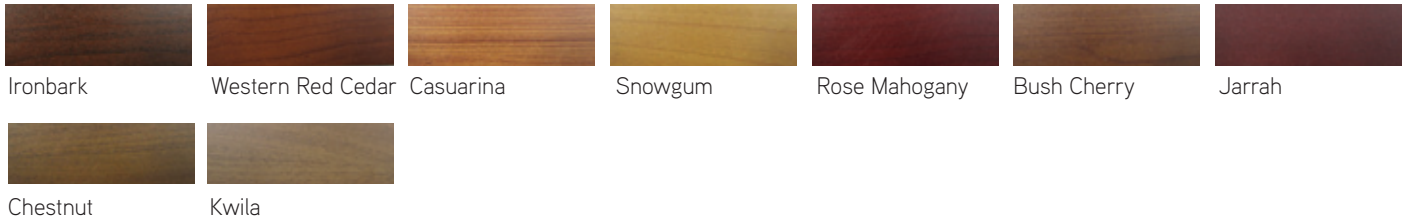

COLOUR CHART

DecoWood® Range		Roller Doors	Sectional Doors							
			Classic Woodgrain Finish					Savannah Smooth Finish		
			Heritage	Ranch	Slim-Line	Flat-Line	Glacier	Slim-Line	Flat-Line	Glacier
	Ironbark	N/A	S	S	S	S	S	S	S	S
	Western Red Cedar	N/A	S	S	S	S	S	S	S	S
	Casuarina	N/A	S	S	S	S	S	S	S	S
	Snowgum	N/A	S	S	S	S	S	S	S	S
	Rose Mahogany	N/A	S	S	S	S	S	S	S	S
	Bush Cherry	N/A	S	S	S	S	S	S	S	S
	Jarrah	N/A	S	S	S	S	S	S	S	S
	Chestnut	N/A	S	S	S	S	S	S	S	S
	Kwila	N/A	S	S	S	S	S	S	S	S

Notes

S: Standard DecoWood® colour charged at standard DecoWood® price. N/A: Product is not available in this colour.

DecoVogue® Range		Roller Doors	Sectional Doors							
			Classic Woodgrain Finish					Savannah Smooth Finish		
			Heritage	Ranch	Slim-Line	Flat-Line	Glacier	Slim-Line	Flat-Line	Glacier
	Copper	N/A	S	S	S	S	S	S	S	S
	Lustre	N/A	S	S	S	S	S	S	S	S
	Bronze	N/A	S	S	S	S	S	S	S	S
	Platinum	N/A	S	S	S	S	S	S	S	S
	Titanium	N/A	S	S	S	S	S	S	S	S
	Cork	N/A	S	S	S	S	S	S	S	S
	Rustic	N/A	S	S	S	S	S	S	S	S

Notes

S: Standard DecoVogue® colour charged at standard DecoVogue® price. N/A: Product is not available in this colour.

Please note: All colours shown on this chart are a guide only. The limitations of printing processes make extremely accurate matches impossible. We strongly recommend comparing your choice with actual samples. As DecoWood® finishes are designed to look like timber, variations in colour may be evident. Additionally, Steel-Line reserves the right to vary or remove colours without notice.

More than 70 Dulux® colours also available for sectional doors only.

Please note: All colours shown on this chart are a guide only. The limitations of printing processes make extremely accurate matches impossible. We strongly recommend comparing your choice with actual samples. Additionally, Steel-Line reserves the right to vary or remove colours without notice.